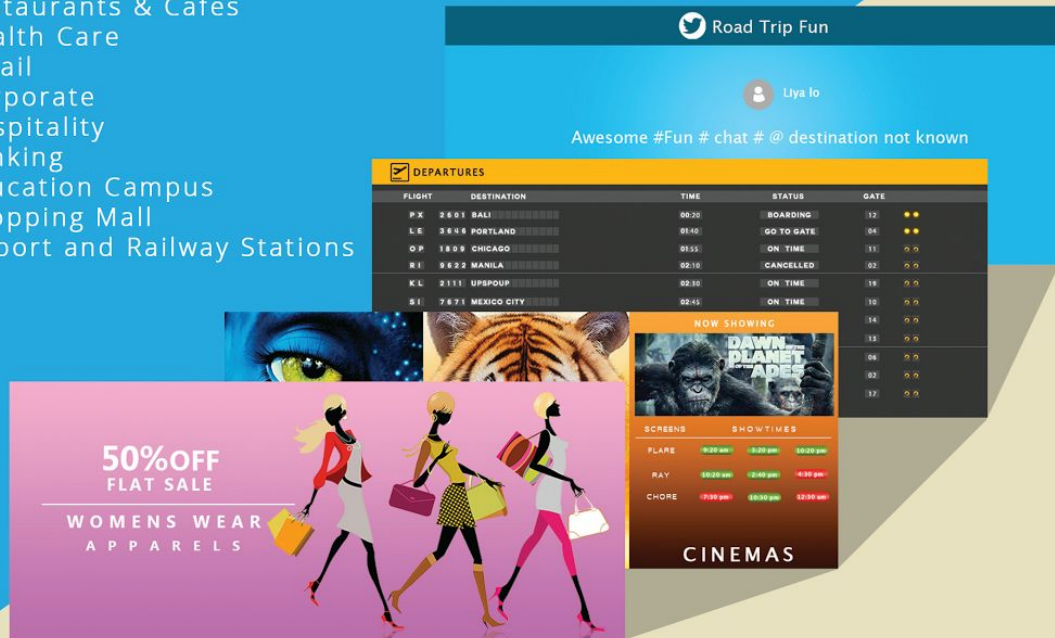

SOCIAL FEEDS
Publicize customer
appreciation. Integrate live feeds
from Facebook and Twitter.

POWERFUL SCHEDULER
Dynamically control your media
playlists. Schedule it hourly, daily,
weekly & monthly

PUBLISH INSTANTLY
Play any media instantly.
Announcements and promotions
are just a click away.

RICH HTML TEMPLATE
Lot of attractive built-in
template options. Push
information quickly.
Easy to use HTML editor.

APPLICATIONS

- Restaurants & Cafes
- Health Care
- Retail
- Corporate
- Hospitality
- Banking
- Education Campus
- Shopping Mall
- Airport and Railway Stations